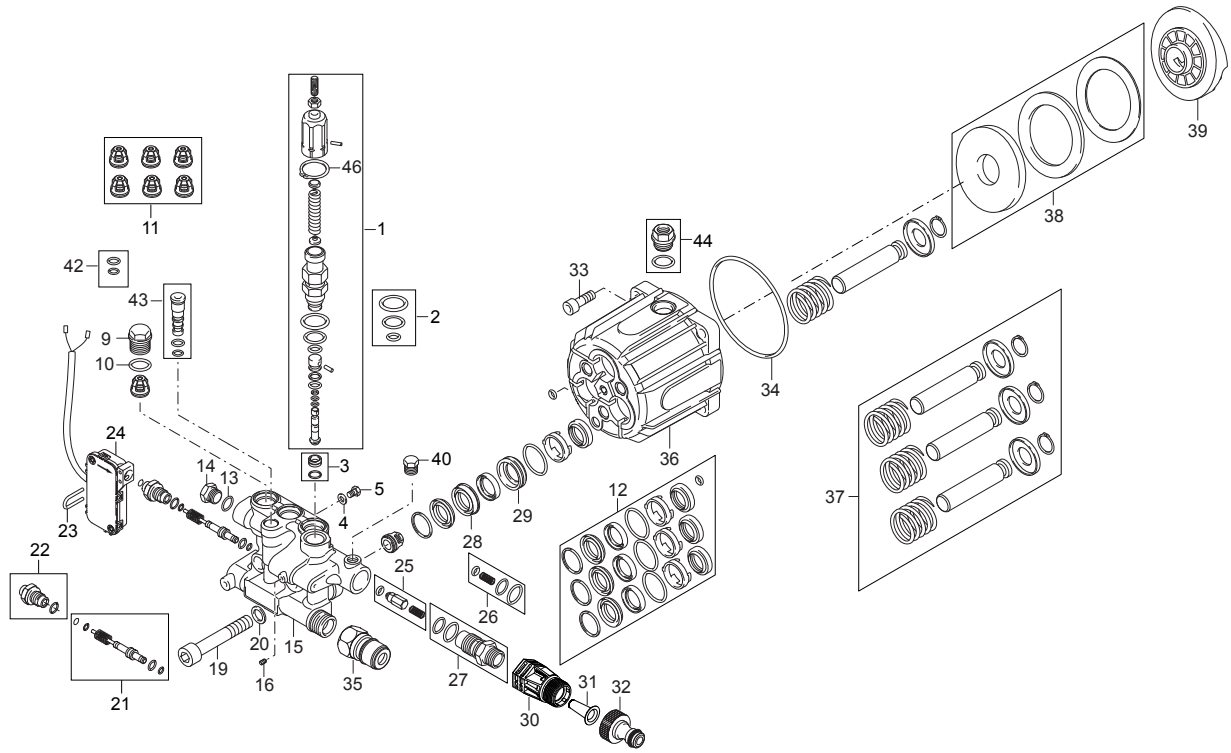

No.	Part No.	Qty.	Description	Part Note
1	31000978	1	REGULATION SAFETY BLOCK	
2	301003032	1	VALVE SEAL KIT	
3	301003033	1	VALVE SEAT KIT	
4	31000944	1	WASHER	
5	301003035	1	SCREW M6	
9	301003039	1	PLUG Ø 15.6	
10	301003040	1	O-RING Ø 15.6X1.78	
11	31000576	6	VALVE KIT 6 PCS	
12	301003042	3	SEAL KIT	
13	301003043	1	O-RING Ø 10.82X1.78	
14	301003044	1	PLUG Ø 10.8	
15	301003045	1	PUMP HEAD	
16	301003046	1	SCREW M3X5	
19	301003049	1	SCREW M12X70	
20	301003050	1	WASHER Ø 12	
21	31000939	1	PISTON KIT FOR	
22	31000940	1	FITTING KIT FOR	
23	301003053	1	CLAMP	
24	107142680	1	SWITCHBOX ASSEMBLY	
25	31000988	1	INJECTOR	
26	31000989	1	O-RING KIT FOR INJECTOR	
27	31000990	1	INJECTOR KIT	
28	301001559	1	THRUST COLLAR Ø 18	
29	301003059	1	PISTON GUIDE	
30	107142566	1	WATER INLET TUBE	
31	101117926	1	FILTER	
32	1402809	1	QUICK COUPLING MALE W.	
33	301003063	1	SCREW M5X25	
34	31000973	1	O-RING D 94.92x2.62	
35	1600493	1	Nippel F. Q-COUP. 3/8	
36	31000972	1	PUMP BODY	
37	31000992	3	PISTON KIT D18	
38	31000993	1	BEARING KIT 1MM	
39	31000975	1	WOBBLE DISC 12.5 DEG	[1]
39	301003138	1	WOBBLE DISC 11.5	[2]
40	G030733	1	HOLE PLUG	
42	301003160	2	O-RING KIT	
43	301003073	1	PLUG KIT	
44	31001000	1	PLUG KIT FOR PUMP BODY	
46	101117994	1	RETAINER RING Ø23 DIN 471	

Part Notes:

[1] - 1ph

[2] - 3ph