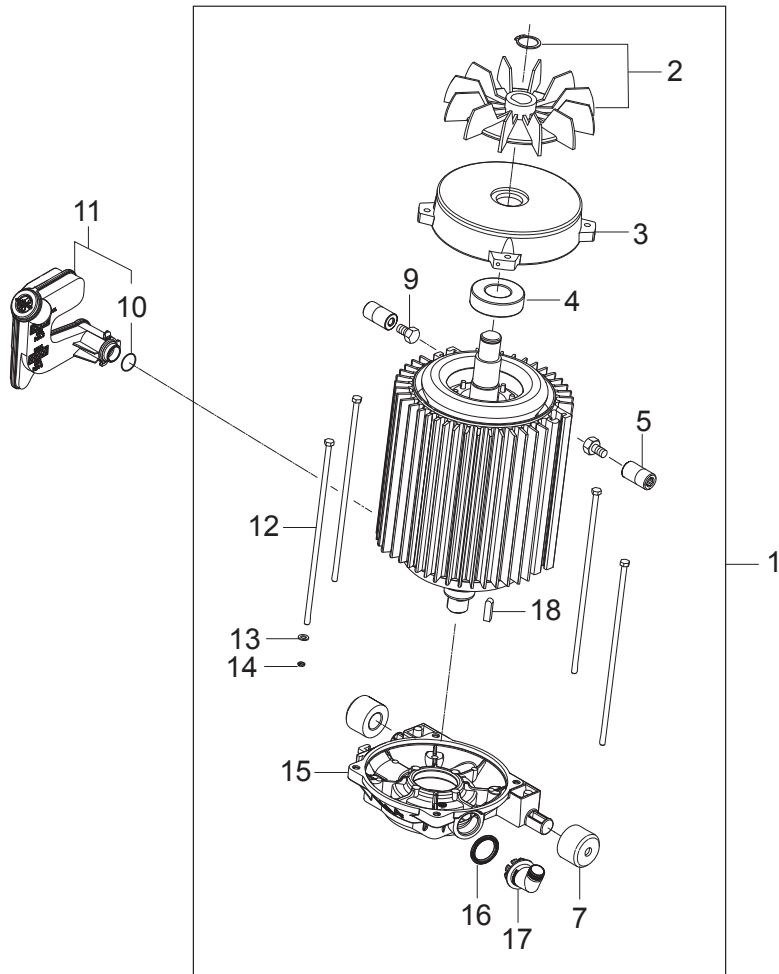

# TABLE OF CONTENTS

---

Overview UNO 4M.....	1
Motor.....	3
Pump.....	5
Default accessories.....	7

No.	Part No.	Qty.	Description	Part Note
1	909100204	1	ROTARY KNOB 06X5	
1A	909100443	1	SCREW K30X18T12 WN5452	
2	9868	1	O-RING 10.2X2.5 NBR 70	
3	107141838	4	SCREW K50X18 WN1451	
4	301002282	1	SWITCH CASE HOUSING UPPER	
5	301002281	1	SWITCH CASE HOUSING LOWER	
6	18274	2	COUNTERS UNK SCREW M4X12	
7	301001058	1	CONTACT FOR START STOP	
8	909100443	2	SCREW K30X18T12 WN5452	
9	3806262	1	STRAIN RELIEF BRACKET 27.	
10		1	POWER CORD - H07RN-F 3G1,5x6M, CEE 7 1 p	
10		1	POWER CORD - H07RN-F 4G1,5x6M, CEE 5 3 p	
11	301002320	1	CAPACITOR 70ÁF	
12	301002322	1	FUSE 16A	
13	103822300	1	CONTACTOR CJX2-D12 12A 400V 3P+NO	
14	301001229	1	SNAP-ON CLIP 3X4QMM	
15	301002284	1	GROMMET	
16	107307305	1	SCREW ZEBRA PIAS PH 4.8X25	
17	107141838	1	SCREW K50X18 WN1451	
18	107142559	1	FASTON TAB TERMINAL DOUBLE STUD 45°	
19	3803772	1	CABLE GROMMET TET 7-10C	
20	107307300	1	GASKET FOR E-BOX	
21	301003053	1	CLAMP	
22	107142680	1	SWITCHBOX ASSEMBLY	
23	1803543	1	SCREW M4X10	
24	107307301	1	BRACKET FOR SWITCH	
25	107307307	1	FASTENING CLIP 10/12	
26	1804160	4	SCREW HEX CAP M4X8	
27	107307304	8	TUBE HOLDER D16	
28	11619	8	Lock Nut M6 - 8 A2K	
29	5100	8	SCREW M6X45 ISO 4762	
30	107307302	4	PUSH FIT RIVET FOOD	
31	107307303	1	HANDLE GRIP	
32	107307306	1	FRAME WELDED P4	
33	107307308	1	FAN COVER FOR NA3/NA4	
34	107307363	1	FRONTLABEL SC UNO PS	