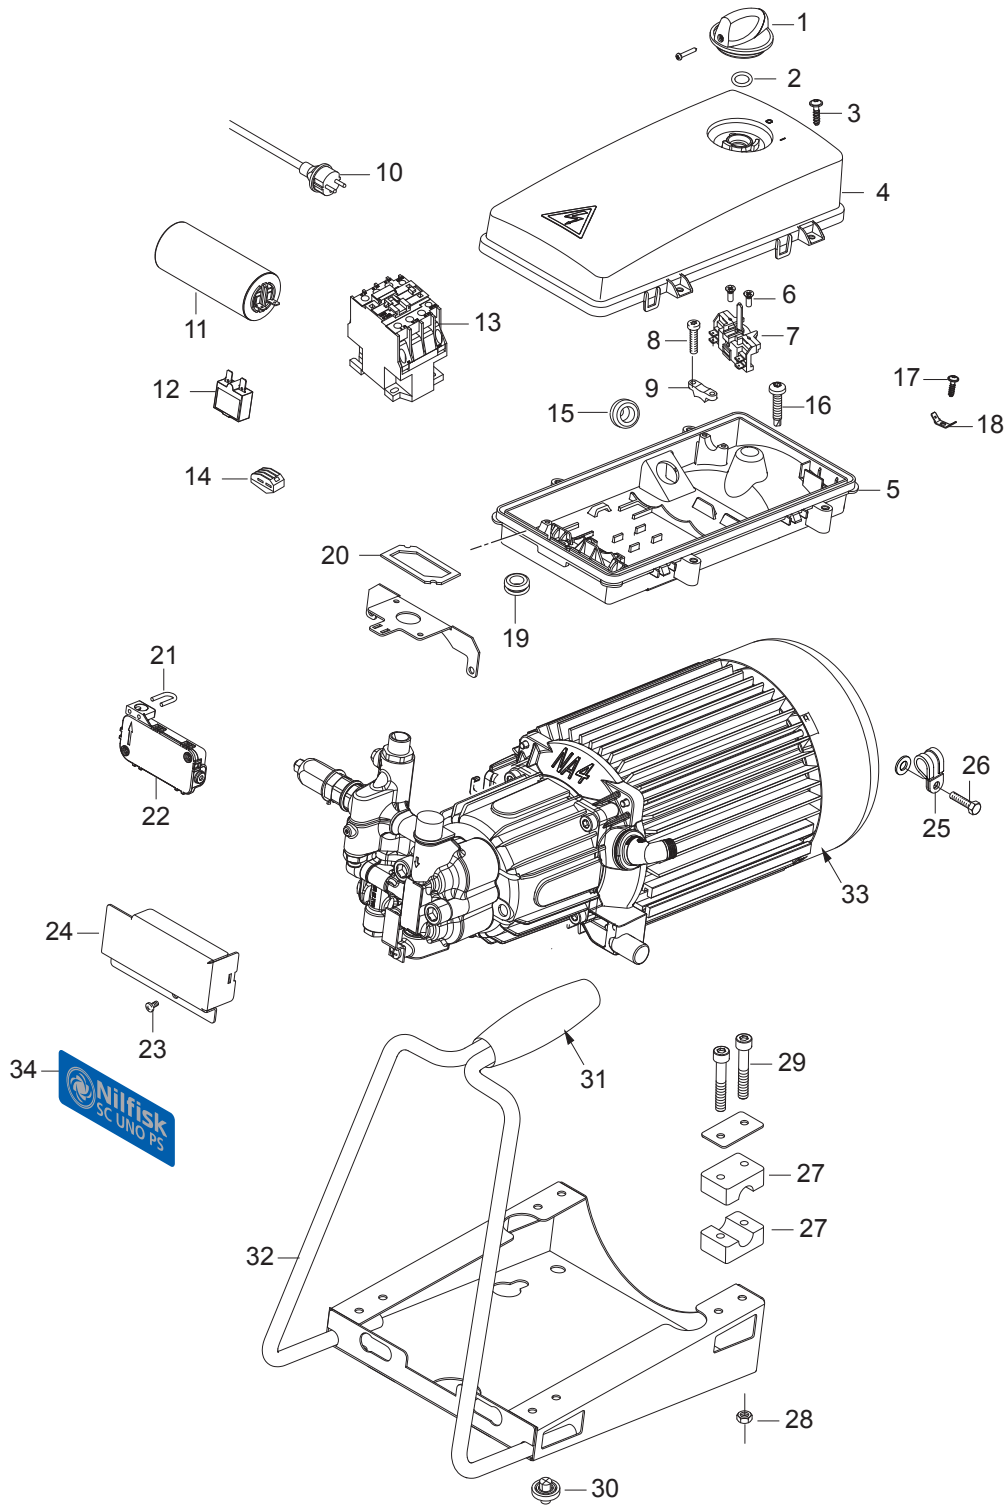

# TABLE OF CONTENTS

---

Overview UNO 4M.....	1
Motor.....	3
Pump.....	5
Default accessories.....	7

No.	Part No.	Qty.	Description	Part Note
1	909100204	1	ROTARY KNOB 06X5	
1A	909100443	1	SCREW K30X18T12 WN5452	
2	9868	1	O-RING 10.2X2.5 NBR 70	
3	107141838	4	SCREW K50X18 WN1451	
4	301002282	1	SWITCH CASE HOUSING UPPER	
5	301002281	1	SWITCH CASE HOUSING LOWER	
6	18274	2	COUNTERS UNK SCREW M4X12	
7	301001058	1	CONTACT FOR START STOP	
8	909100443	2	SCREW K30X18T12 WN5452	
9	3806262	1	STRAIN RELIEF BRACKET 27.	
10		1	POWER CORD - H07RN-F 3G1,5x6M, CEE 7 1 p	
10		1	POWER CORD - H07RN-F 4G1,5x6M, CEE 5 3 p	
11	301002320	1	CAPACITOR 70ÁF	
12	301002322	1	FUSE 16A	
13	103822300	1	CONTACTOR CJX2-D12 12A 400V 3P+NO	
14	301001229	1	SNAP-ON CLIP 3X4QMM	
15	301002284	1	GROMMET	
16	107307305	1	SCREW ZEBRA PIAS PH 4.8X25	
17	107141838	1	SCREW K50X18 WN1451	
18	107142559	1	FASTON TAB TERMINAL DOUBLE STUD 45°	
19	3803772	1	CABLE GROMMET TET 7-10C	
20	107307300	1	GASKET FOR E-BOX	
21	301003053	1	CLAMP	
22	107142680	1	SWITCHBOX ASSEMBLY	
23	1803543	1	SCREW M4X10	
24	107307301	1	BRACKET FOR SWITCH	
25	107307307	1	FASTENING CLIP 10/12	
26	1804160	4	SCREW HEX CAP M4X8	
27	107307304	8	TUBE HOLDER D16	
28	11619	8	Lock Nut M6 - 8 A2K	
29	5100	8	SCREW M6X45 ISO 4762	
30	107307302	4	PUSH FIT RIVET FOOD	
31	107307303	1	HANDLE GRIP	
32	107307306	1	FRAME WELDED P4	
33	107307308	1	FAN COVER FOR NA3/NA4	
34	107307363	1	FRONTLABEL SC UNO PS	